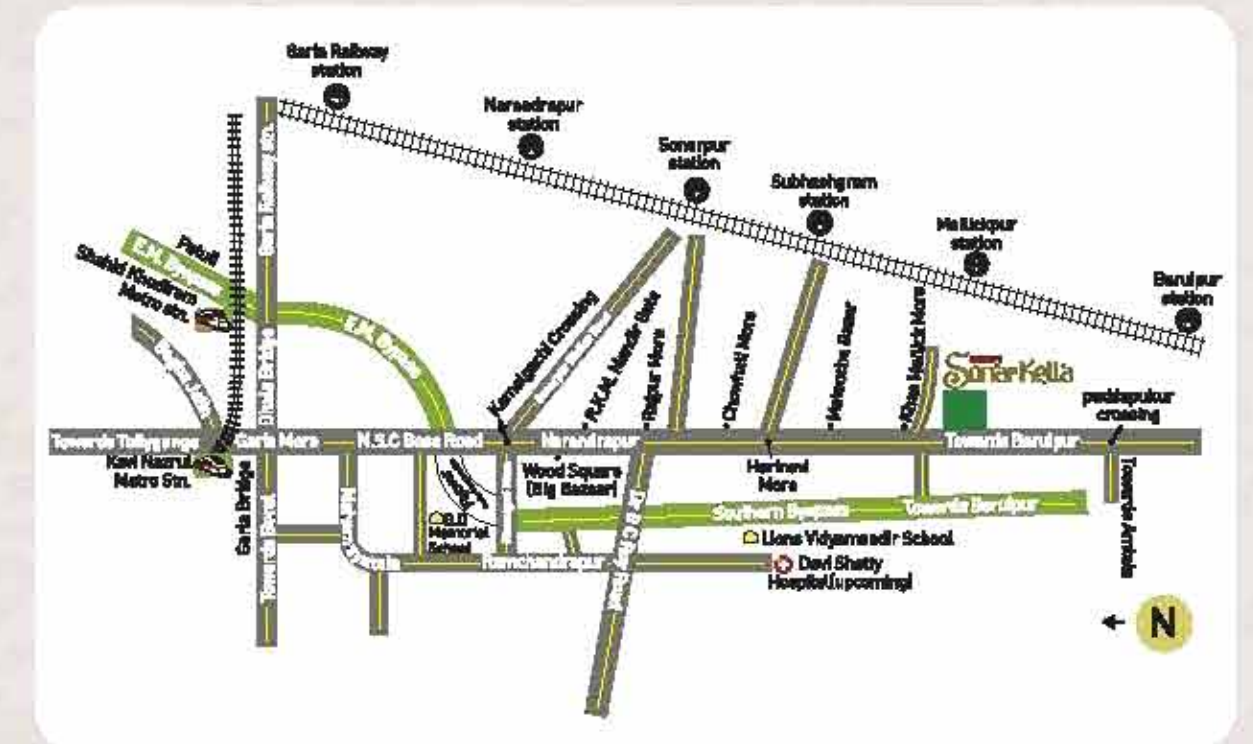

The Golden Blend

We all love to run far away from the madding crowd and the cacophony. Yet we wish to stay within the conveniences and entertainment of the city. Baruipur, the emerging extension of southern Kolkata, is just the place where we can experience the city life amidst the serenity of nature. The Eastern Bypass, the Railways and the Metro has brought the entire Kolkata closer to Baruipur.

Arrjaw Sonar Kella, the golden blend of nature and modern life.