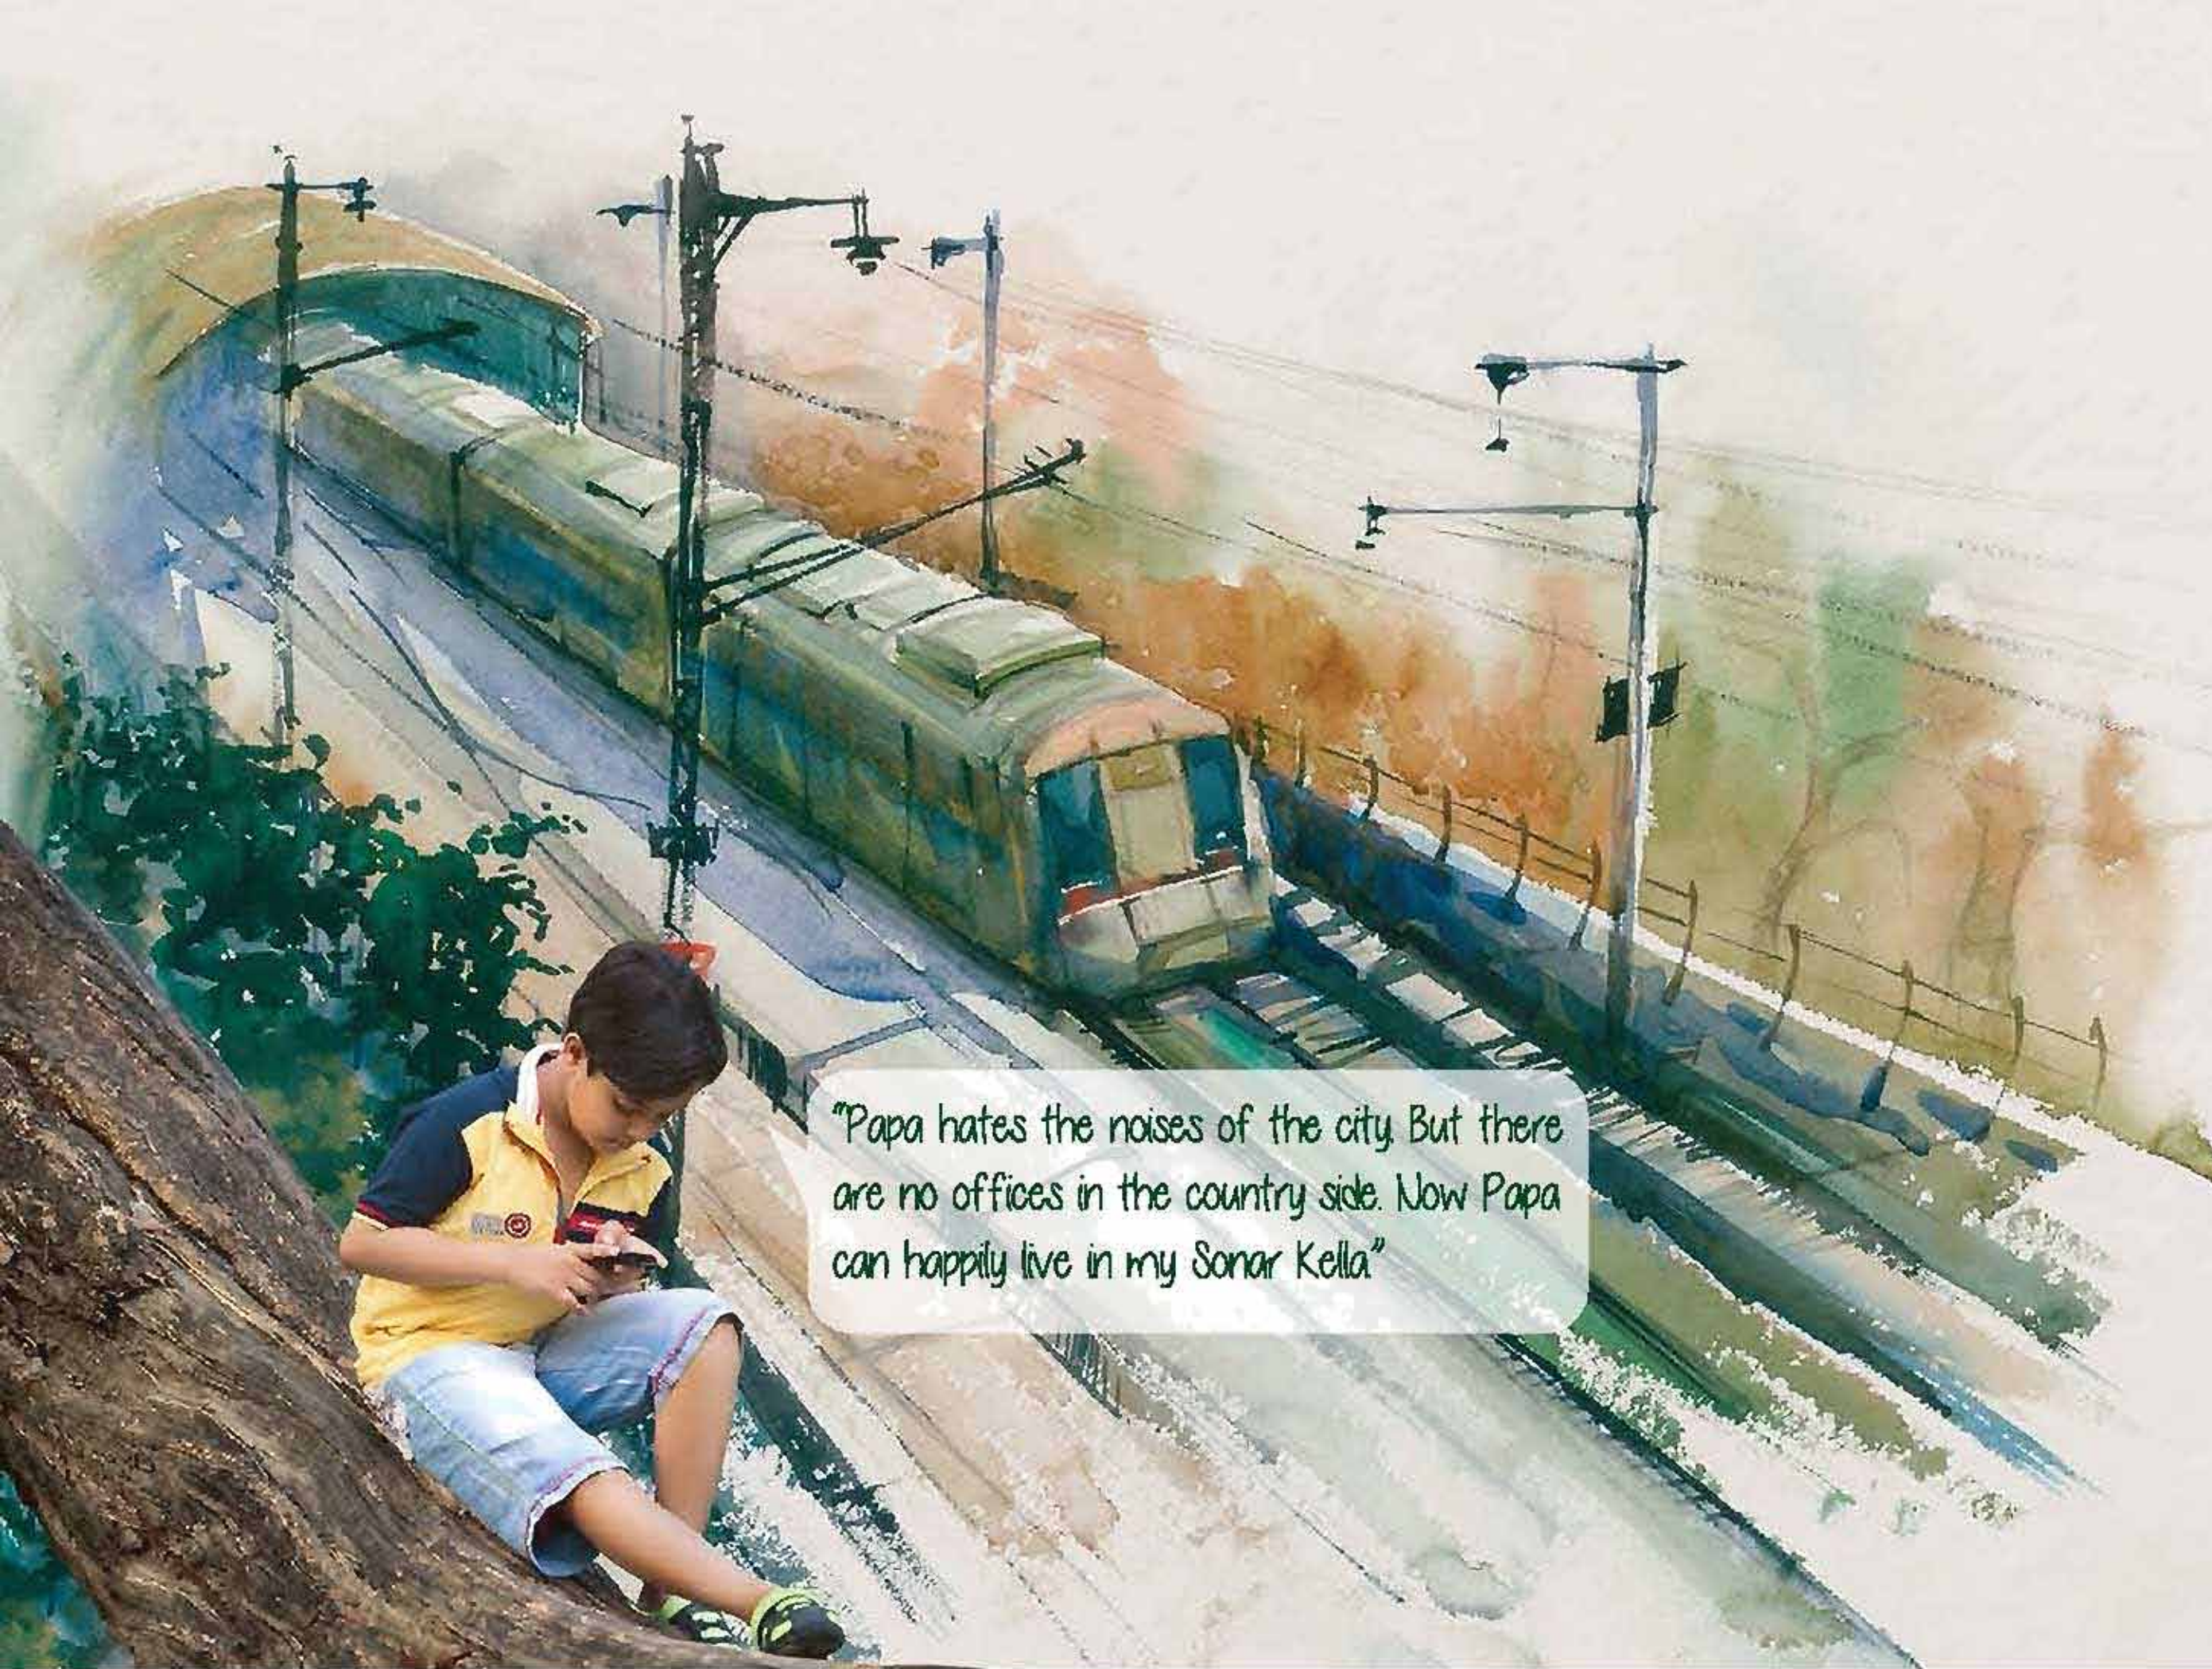

204 APARTMENTS (PHASE 1)

6 BLOCKS

G+4

anjanya
Sonar Kella
The golden moments of life

The Golden Blend

We all love to run far away from the madding crowd and the cacophony. Yet we wish to stay within the conveniences and entertainment of the city. Baruipur, the emerging extension of southern Kolkata, is just the place where we can experience the city life amidst the serenity of nature. The Eastern Bypass, the Railways and the Metro has brought the entire Kolkata closer to Baruipur.